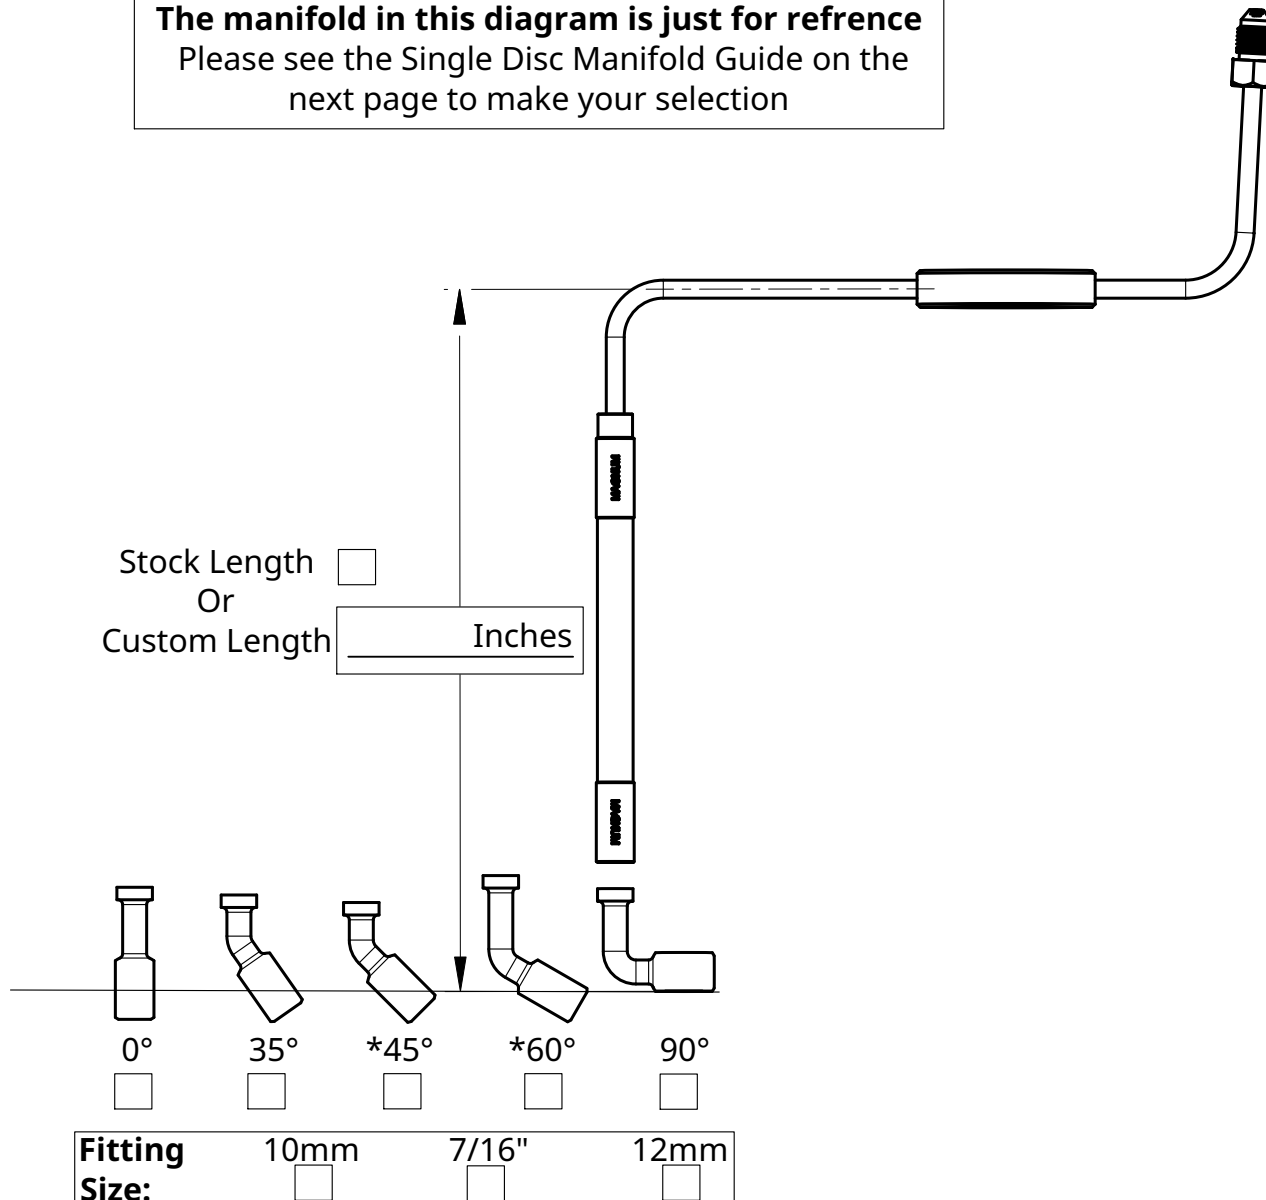

### Fitting Plating:

- Chrome
- Black

**\*Note\***  
45° & 60° are 10mm only

**Manifold Selection:**

A

B

C

**NOTE:**  
10mm is compatible with 3/8"

# CUSTOM ORDER MEASURING GUIDE