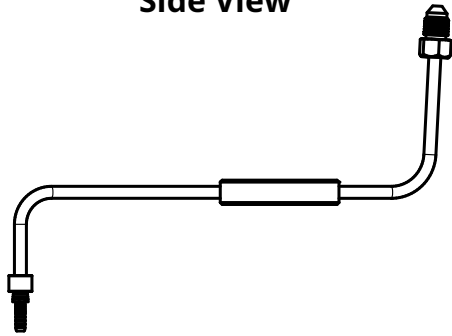

Side View

Models Used In:

Softail:

- 08-11 FXCW/C
- 99-10 FXST/I
- 00-07 FXSTD/I
- 99-09 FXSTB/I
- 07-10 FXSTC

Dyna:

- 10-15 FXDWG/I
- 96-05 FXDWG/I
- 06-08 FXDWG/I